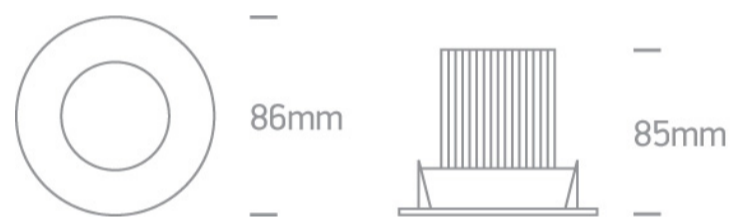

04 Recessed Spots Adjustable LED>The Dark Light Range

11112D/W/W

12W LED Dark Light Recessed adjustable spot, IP20.

Requires 700mA driver.

Complies with standard EN60598-1 and any other specific standards.

Downloads

Dimensions

Gallery

Must be ordered separately

89015A

Physical Specification

Item Group	04 Recessed Spots Adjustable LED
Family	The Dark Light Range
Order Code	11112D/W/W
Colour	White
Material	Aluminium
Shape	Circular
Height	85mm
Diameter	86mm
Cutout Hole Diameter	79mm
Recessed Ceiling	Yes
Depth Required	110mm
Indoor	Yes
Adjustable	1 Direction

Electrical Characteristics

Fitting

Input Type	Constant Current
Input Current	700mA
Safety Class	
Power(Watts)	12W
IP Rating	IP20
Light Source	LED built in
LED Number	1
Cable Length	40cm
F Mark	

Illumination Data

Colour Temperature	3000K
--------------------	-------

Lumen Output	650lm
Light Efficiency	54,16lm/W
CRI	80
Beam Angle	38°
Illumination Diagram	
Dark Light	Yes

Packing Info

Box Length	10cm
Box Width	10cm
Box Height	11cm
Box Weight	0,322Kg
Pcs/Carton	24
Barcode	5291889036968
HS Code	9405409900