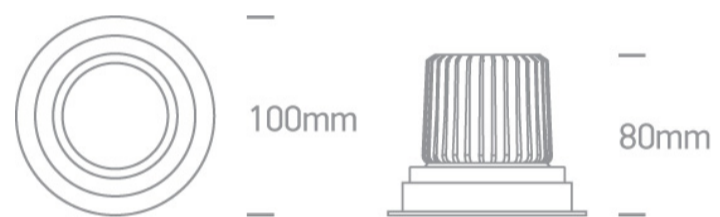

Dimensions