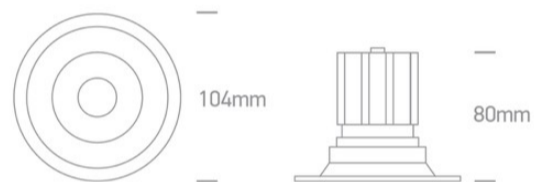

Dimensions