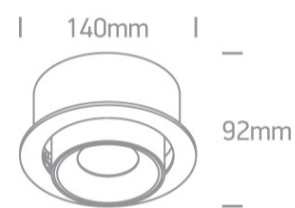

07 Downlights Adjustable LED>The COB Pop Out Range Aluminium

11114R/W/C

14W LED adjustable COB Pop Out Range, IP20.

Requires 700mA driver.

Complies with standard EN60598-1 and any other specific standards.

Downloads

Dimensions

Gallery

Must be ordered separately

89015A

Related items

89015AT

Physical Specification

Item Group	07 Downlights Adjustable LED
Family	The COB Pop Out Range Aluminium
Order Code	11114R/W/C
Colour	White
Material	Aluminium
Shape	Circular
Height	92mm
Diameter	140mm
Cutout Hole Diameter	130mm
Recessed Ceiling	Yes
Depth Required	85mm
Indoor	Yes
Adjustable	2 Directions

Electrical Characteristics

Fitting

Input Type	Constant Current
Input Current	700mA
Safety Class	III
Power(Watts)	14W
IP Rating	IP20
Light Source	LED built in
LED Type	COB

LED Brand
Cable Length
F Mark

Bridgelux
40cm