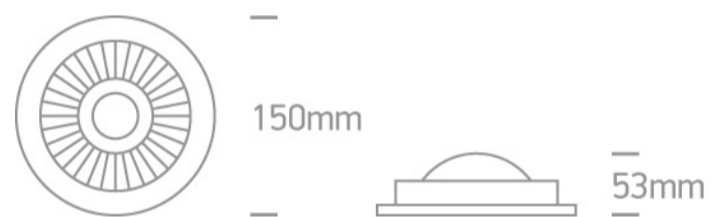

Downloads

Dimensions