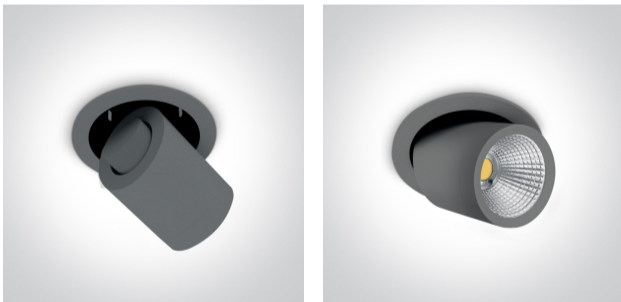

07 Downlights Adjustable LED>The COB Pop Out Range Aluminium

11118H/G/C

18W COB LED extractable fitting with great flexibility on movement. Ideal for shops.

Supplied with non-dimmable LED driver.

Complies with standard EN60598-1 and any other specific standards.

Downloads

Dimensions

Gallery

Physical Specification

Item Group	07 Downlights Adjustable LED
Family	The COB Pop Out Range Aluminium
Order Code	11118H/G/C
Colour	Grey
Material	Aluminium
Shape	Circular
Height	126mm

Diameter	137mm
Cutout Hole Diameter	120mm
Recessed Ceiling	Yes
Depth Required	110mm
Indoor	Yes
Adjustable	2 Directions

Electrical Characteristics

Gear	External-Included
Fitting + Driver	
Input Voltage	100-240V
50 Hz	Yes
60 Hz	Yes
Safety Class	
Power(Watts)	18W
IP Rating	IP20
Light Source	LED built in
Dimmable	No
F Mark	

Illumination Data

Colour Temperature	4000K
Lumen Output	1300lm
Light Efficiency	72,22lm/W
CRI	80
Beam Angle	35°
Illumination Diagram	

Packing Info

Box Length	18,5cm
Box Width	18,5cm
Box Height	14cm
Box Weight	1,05kg