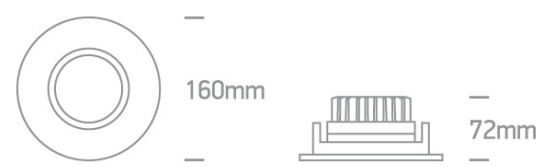

07 Downlights Adjustable LED>Dark Mirror Reflector Range

11120E/W/W

20W COB LED adjustable recessed Spot with dark chrome reflector.

Supplied with non-dimmable LED driver.

Complies with standard EN60598-1 and any other specific standards.

Downloads

Dimensions

Physical Specification

| | |
|----------------------|------------------------------|
| Item Group | 07 Downlights Adjustable LED |
| Family | Dark Mirror Reflector Range |
| Order Code | 11120E/W/W |
| Colour | White |
| Material | Die Cast |
| Shape | Circular |
| Height | 72mm |
| Diameter | 160mm |
| Cutout Hole Diameter | 140mm |
| Recessed Ceiling | Yes |
| Depth Required | 110mm |
| Indoor | Yes |