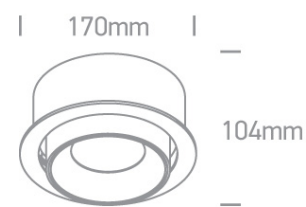

07 Downlights Adjustable LED>The COB Pop Out Range Aluminium

11125R/W/C

25W LED adjustable COB Pop Out Range, IP20.

Requires 700mA driver.

Complies with standard EN60598-1 and any other specific standards.

Downloads

Dimensions

Gallery

Must be ordered separately

89030A

Related items

89030AT

Physical Specification

Item Group	07 Downlights Adjustable LED
Family	The COB Pop Out Range Aluminium
Order Code	11125R/W/C
Colour	White
Material	Aluminium
Shape	Circular
Height	104mm
Diameter	170mm
Cutout Hole Diameter	160mm
Recessed Ceiling	Yes
Depth Required	85mm
Indoor	Yes
Adjustable	2 Directions

Electrical Characteristics

Fitting	
Input Type	Constant Current
Input Current	700mA
Safety Class	III
Power(Watts)	25W
IP Rating	IP20
Light Source	LED built in
LED Type	COB

LED Brand
Cable Length
F Mark

Bridgelux
40cm