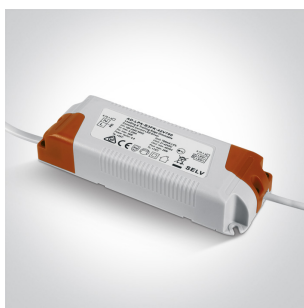

Related items

89030AT

Physical Specification

Item Group	07 Downlights Adjustable LED
Family	The COB Pop Out Range Aluminium
Order Code	11125R/W/C
Colour	White
Material	Aluminium
Shape	Circular
Height	104mm
Diameter	170mm
Cutout Hole Diameter	160mm
Recessed Ceiling	Yes
Depth Required	85mm
Indoor	Yes
Adjustable	2 Directions

Electrical Characteristics

Fitting	
Input Type	Constant Current
Input Current	700mA
Safety Class	III
Power(Watts)	25W
IP Rating	IP20
Light Source	LED built in
LED Type	COB