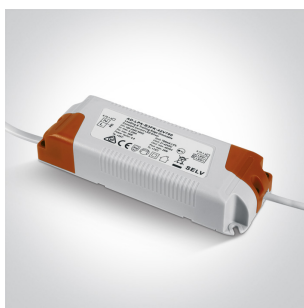

Related items

89030AT

Physical Specification

Item Group	07 Downlights Adjustable LED
Family	The COB Trimless LED Aluminium
Order Code	11130BT/W/C
Colour	White
Material	Aluminium
Shape	Rectangular
Length	150mm
Width	150mm
Height	125mm
Cutout Hole Diameter	110mm
Recessed trimless ceiling	Yes
Depth Required	160mm
Indoor	Yes
Adjustable	2 Directions

Electrical Characteristics

Fitting

Input Type	Constant Current
Input Current	700mA
Voltage	42V
Safety Class	III
Power(Watts)	30W
IP Rating	IP20