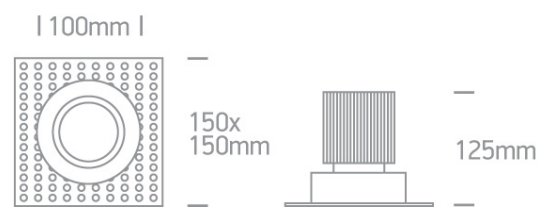

07 Downlights Adjustable LED>The COB Trimless LED Aluminium

11130BT/W/C

30W COB Recessed adjustable Trimless LED spot, IP20.

Requires 700mA driver.

Complies with standard EN60598-1 and any other specific standards.

Downloads

Dimensions

Gallery

Must be ordered separately

89030A

Related items

89030AT

Physical Specification

Item Group	07 Downlights Adjustable LED
Family	The COB Trimless LED Aluminium
Order Code	11130BT/W/C
Colour	White
Material	Aluminium
Shape	Rectangular
Length	150mm
Width	150mm
Height	125mm
Cutout Hole Diameter	110mm
Recessed trimless ceiling	Yes
Depth Required	160mm
Indoor	Yes
Adjustable	2 Directions

Electrical Characteristics

Fitting

Input Type	Constant Current
Input Current	700mA
Voltage	42V
Safety Class	III
Power(Watts)	30W
IP Rating	IP20

Light Source
LED Type
LED Brand
Cable Length
F Mark

LED built in
COB
Cree
40cm