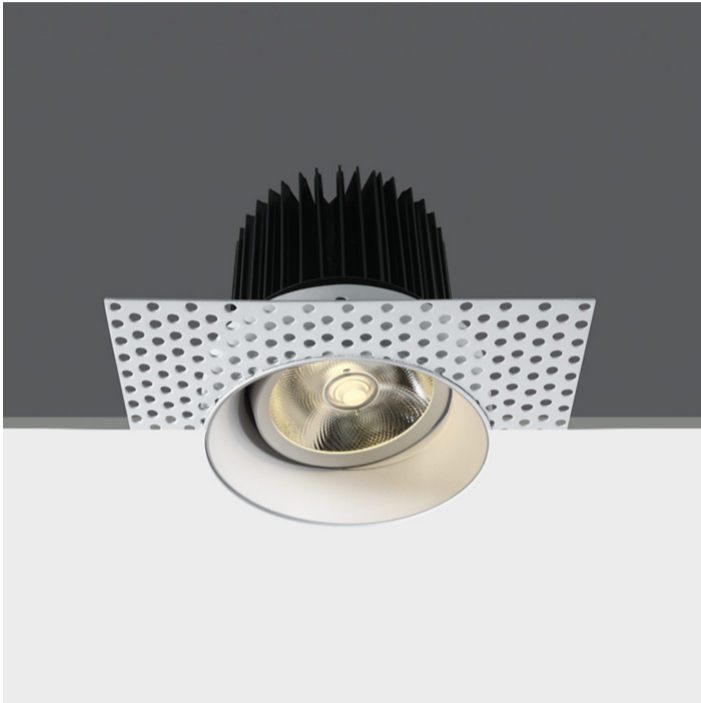

07 Downlights Adjustable LED>The COB Trimless LED Aluminium

11130BT/W/W

30W COB Recessed adjustable Trimless LED spot, IP20.

Requires 700mA driver.

Complies with standard EN60598-1 and any other specific standards.

Downloads

Dimensions

Gallery

Must be ordered separately

89030A

Related items

89030AT

Physical Specification

Item Group	07 Downlights Adjustable LED
Family	The COB Trimless LED Aluminium
Order Code	11130BT/W/W
Colour	White
Material	Aluminium
Shape	Rectangular
Length	150mm
Width	150mm
Height	125mm
Cutout Hole Diameter	110mm
Recessed trimless ceiling	Yes
Depth Required	160mm
Indoor	Yes
Adjustable	2 Directions

Electrical Characteristics

Fitting	
Input Type	Constant Current
Input Current	700mA
Voltage	42V
Safety Class	III
Power(Watts)	30W
IP Rating	IP20

Light Source
LED Type
LED Brand
Cable Length
F Mark

LED built in
COB
Cree
40cm