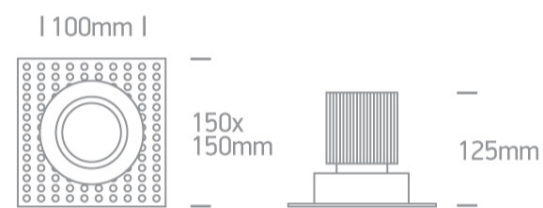

07 Downlights Adjustable LED>The COB Trimless LED Aluminium

11130BT/W/W

30W COB Recessed adjustable Trimless LED spot, IP20.

Requires 700mA driver.

Complies with standard EN60598-1 and any other specific standards.

Downloads

Dimensions

Gallery

Must be ordered separately

89030A

Related items

89030AT

Physical Specification

Item Group	07 Downlights Adjustable LED
Family	The COB Trimless LED Aluminium
Order Code	11130BT/W/W
Colour	White
Material	Aluminium
Shape	Rectangular
Length	150mm
Width	150mm
Height	125mm
Cutout Hole Diameter	110mm
Recessed trimless ceiling	Yes
Depth Required	160mm
Indoor	Yes
Adjustable	2 Directions

Electrical Characteristics

Fitting	
Input Type	Constant Current
Input Current	700mA
Voltage	42V
Safety Class	III
Power(Watts)	30W
IP Rating	IP20

Light Source
LED Type
LED Brand
Cable Length
F Mark

LED built in
COB
Cree
40cm