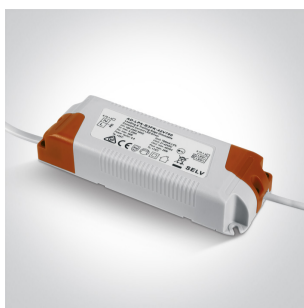

Related items

89030AT

Physical Specification

Item Group	07 Downlights Adjustable LED
Family	The COB Trimless LED Aluminium
Order Code	11130BT/W/W
Colour	White
Material	Aluminium
Shape	Rectangular
Length	150mm
Width	150mm
Height	125mm
Cutout Hole Diameter	110mm
Recessed trimless ceiling	Yes
Depth Required	160mm
Indoor	Yes
Adjustable	2 Directions

Electrical Characteristics

Fitting	
Input Type	Constant Current
Input Current	700mA
Voltage	42V
Safety Class	III
Power(Watts)	30W
IP Rating	IP20