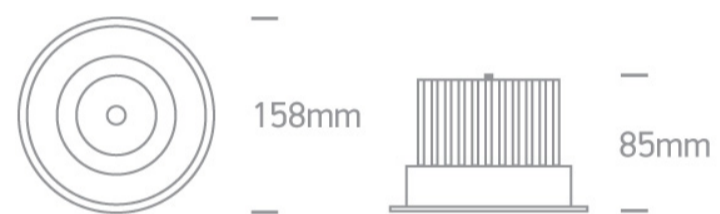

07 Downlights Adjustable LED>The COB Retro Downlights Aluminium

11130C/W/C

30W COB LED recessed adjustable spot, for general lighting applications.

Supplied with non-dimmable LED driver.

Complies with standard EN60598-1 and any other specific standards.

Downloads

Dimensions

Gallery

Physical Specification

Item Group	07 Downlights Adjustable LED
Family	The COB Retro Downlights Aluminium
Order Code	11130C/W/C
Colour	White
Material	Aluminium
Shape	Circular
Height	85mm

Diameter	158mm
Cutout Hole Diameter	145mm
Recessed Ceiling	Yes
Depth Required	110mm
Indoor	Yes
Adjustable	1 Direction

Electrical Characteristics

Gear	External-Included
Fitting + Driver	
Input Voltage	220-240V
50 Hz	Yes
60 Hz	Yes
Safety Class	
Power(Watts)	30W
IP Rating	IP20
Light Source	LED built in
Dimmable	No
F Mark	

Illumination Data

Colour Temperature	4000K
Lumen Output	2200lm
Light Efficiency	73,33lm/W
CRI	80
Beam Angle	38°
Illumination Diagram	

Packing Info

Box Length	18cm
Box Width	18cm
Box Height	11cm
Box Weight	0,94kg