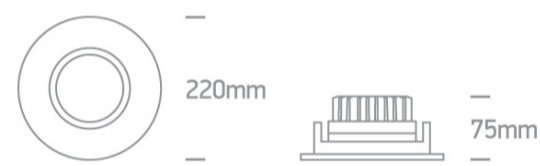

07 Downlights Adjustable LED>Dark Mirror Reflector Range

11130E/B/W

30W COB LED adjustable recessed Spot with dark chrome reflector.

Supplied with non-dimmable LED driver.

Complies with standard EN60598-1 and any other specific standards.

Downloads

Dimensions

Physical Specification

Item Group	07 Downlights Adjustable LED
Family	Dark Mirror Reflector Range
Order Code	11130E/B/W
Colour	Black
Material	Die Cast
Shape	Circular
Height	75mm
Diameter	220mm
Cutout Hole Diameter	200mm
Recessed Ceiling	Yes
Depth Required	95mm
Indoor	Yes