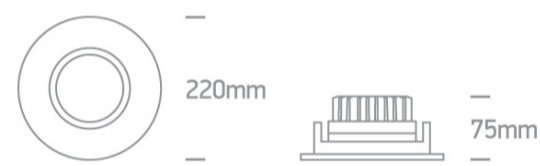

07 Downlights Adjustable LED>Dark Mirror Reflector Range

11130E/W/W

30W COB LED adjustable recessed Spot with dark chrome reflector.

Supplied with non-dimmable LED driver.

Complies with standard EN60598-1 and any other specific standards.

Downloads

Dimensions

Physical Specification

Item Group	07 Downlights Adjustable LED
Family	Dark Mirror Reflector Range
Order Code	11130E/W/W
Colour	White
Material	Die Cast
Shape	Circular
Height	75mm
Diameter	220mm
Cutout Hole Diameter	200mm
Recessed Ceiling	Yes
Depth Required	95mm
Indoor	Yes