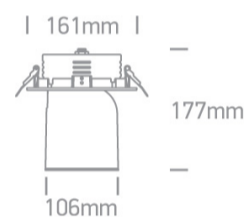

07 Downlights Adjustable LED>The COB Recessed Range Die cast

11135L/W/W

35W Recessed COB LED downlight, IP20. Ideal for shops.

Supplied with non-dimmable LED driver.

Complies with standard EN60598-1 and any other specific standards.

Downloads

Dimensions

Gallery

Physical Specification

| | |
|------------|---------------------------------|
| Item Group | 07 Downlights Adjustable LED |
| Family | The COB Recessed Range Die cast |
| Order Code | 11135L/W/W |
| Colour | White |
| Material | Die Cast |
| Shape | Circular |
| Height | 177mm |

| | |
|----------------------|--------------|
| Cutout Hole Diameter | 145mm |
| Recessed Ceiling | Yes |
| Depth Required | 110mm |
| Indoor | Yes |
| Adjustable | 2 Directions |

Electrical Characteristics

Packing Info

| | |
|------------|---------------|
| Box Length | 16,5cm |
| Box Width | 16,5cm |
| Box Height | 23cm |
| Box Weight | 1,5kg |
| Pcs/Carton | 18 |
| Barcode | 5291889043492 |

HS Code

9405409900