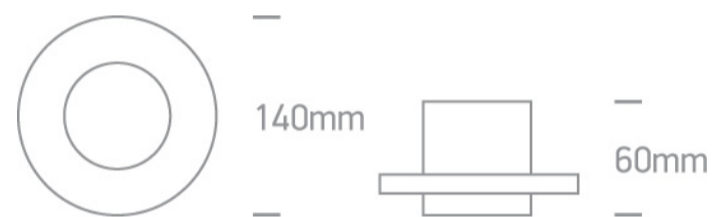

13 Wall & Ceiling LED>Decorative Wall & Ceiling Natural aluminium

12101/AL/W

6x0,2W LED Decorative Indoor Wall and Ceiling Light

Complete with non-dimmable LED driver.

Complies with standard EN60598-1 and any other specific standards.

Downloads

Dimensions

Physical Specification

Item Group	13 Wall & Ceiling LED
Family	Decorative Wall & Ceiling Natural aluminium
Order Code	12101/AL/W
Colour	Aluminium
Material	Natural Aluminium
Diffuser Material	PC
Shape	Circular
Height	60mm
Diameter	140mm
Surface Ceiling	Yes
Surface Wall	Yes
Indoor	Yes