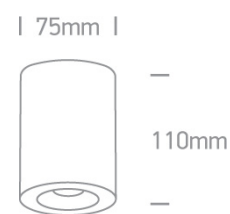

13 Wall & Ceiling LED>The COB Indoor Round Cylinders

12104M/W

4,5W COB LED cement with black reflector, ideal for residential and commercial illumination.

Complete with non-dimmable LED driver.

Complies with standard EN60598-1 and any other specific standards.

Downloads

Dimensions

Gallery

Physical Specification

Item Group	13 Wall & Ceiling LED
Family	The COB Indoor Round Cylinders
Order Code	12104M/W
Colour	White
Material	Cement
Shape	Circular
Height	110mm

Diameter	75mm
Surface Ceiling	Yes
Indoor	Yes
Adjustable	No

Colour Temperature	3000K
Lumen Output	350lm
Light Efficiency	77,78lm/W
CRI	90
Beam Angle	40°
Illumination Diagram	
Dark Light	Yes

Packing Info

Box Length	13cm
Box Width	13cm
Box Height	16,5cm
Box Weight	0.955kg
Pcs/Carton	18
Barcode	5291889056096
HS Code	9405409900