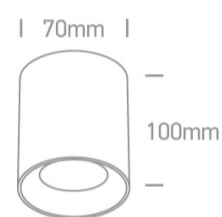

New 2025 Edition 2>Wall & Ceiling

12105AL/W/BS

10W MR16 GU10 Ceiling Light.

Complies with standard EN60598-1 and any other specific standards.

Downloads

Dimensions

Physical Specification

Item Group	New 2025 Edition 2
Family	Wall & Ceiling
Order Code	12105AL/W/BS
Colour	White-Brass
Material	Aluminium
Shape	Circular
Height	100mm
Diameter	70mm
Surface Ceiling	Yes
Indoor	Yes
Adjustable	No