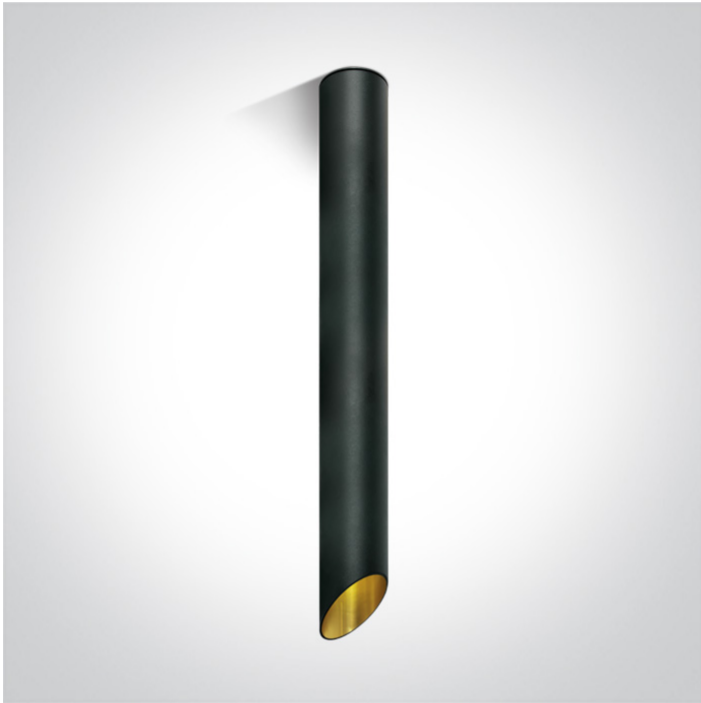

12 Wall & Ceiling > Decorative Cut Cylinders Aluminium

12105E3/B/GL

10W MR16 GU10 Black with Gold reflector cylinder downlight.

Complies with standard EN60598-1 and any other specific standards.

Downloads

Dimensions

Physical Specification

Item Group	12 Wall & Ceiling
Family	Decorative Cut Cylinders Aluminium
Order Code	12105E3/B/GL
Colour	Black-Gold
Material	Aluminium
Shape	Circular
Height	500mm
Diameter	60mm
Surface Ceiling	Yes
Indoor	Yes
Adjustable	No