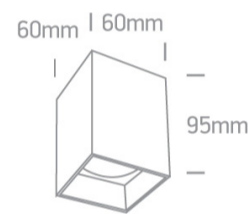

12 Wall & Ceiling>The GU10 Dark Light Aluminium

12105NA/W

10W MR16 GU10 White downlight with Black reflector.

Complies with standard EN60598-1 and any other specific standards.

Downloads

Dimensions

Physical Specification

Item Group	12 Wall & Ceiling
Family	The GU10 Dark Light Aluminium
Order Code	12105NA/W
Colour	White
Material	Aluminium
Shape	Rectangular
Length	60mm
Width	60mm
Height	95mm
Surface Ceiling	Yes
Indoor	Yes
Adjustable	No

F Mark	
--------	---

Illumination Data

Illumination Diagram	
----------------------	---

Dark Light	Yes
------------	-----

Packing Info

Box Length	9cm
------------	-----

Box Width	9cm
-----------	-----

Box Height	10,5cm
------------	--------