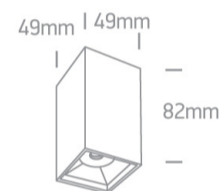

13 Wall & Ceiling LED>Mirror Square Boxes

12106B/B/W

6W COB LED surface Spot with dark chrome reflector.

Supplied with non-dimmable LED driver.

Complies with standard EN60598-1 and any other specific standards.

Downloads

Dimensions

Physical Specification

Item Group	13 Wall & Ceiling LED
Family	Mirror Square Boxes
Order Code	12106B/B/W
Colour	Black
Material	Aluminium
Shape	Rectangular
Length	49mm
Width	49mm
Height	82mm
Surface Ceiling	Yes
Indoor	Yes
Adjustable	No

Illumination Data

Colour Temperature	3000K
Lumen Output	480lm
Light Efficiency	80lm/W
CRI	90
Beam Angle	38°
Illumination Diagram	

Packing Info

Box Weight	0.308kg
Pcs/Carton	60
Barcode	5291889064084
HS Code	9405409900