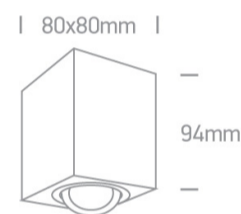

13 Wall & Ceiling LED>The COB Indoor Cubes

12107AL/AL/W

6W COB LED cylinder, with a modern design, ideal for residential and commercial illumination.

Complete with dimmable LED driver.

Complies with standard EN60598-1 and any other specific standards.

Downloads

Dimensions

Gallery

Physical Specification

Item Group

13 Wall & Ceiling LED

Family

The COB Indoor Cubes

Length

80mm

Width	80mm
Height	94mm
Surface Ceiling	Yes
Indoor	Yes
Adjustable	1 Direction

Electrical Characteristics

Gear	Built In
Fitting + Driver	
Input Voltage	220-240V
50 Hz	Yes
60 Hz	Yes
Safety Class	
Power(Watts)	7W
IP Rating	IP20
Light Source	LED built in
Dimmable	Yes
Dimmer type	Triac
F Mark	

Illumination Data

Colour Temperature	3000K
Lumen Output	480lm
Light Efficiency	68,6lm/W
CRI	80
Beam Angle	38°
Illumination Diagram	

Packing Info

Box Weight	0.940kg
Pcs/Carton	20
Barcode	5291889037606
HS Code	9405409900