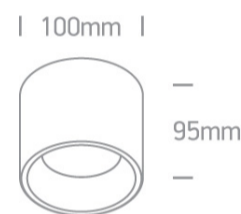

Downloads

Dimensions

Physical Specification

Item Group	13 Wall & Ceiling LED
Family	The SMD Cylinders Aluminium
Order Code	12107LD/W/W
Colour	White
Material	Aluminium
Shape	Circular
Height	95mm
Diameter	100mm
Surface Ceiling	Yes
Indoor	Yes
Adjustable	No

Illumination Data

Colour Temperature
Lumen Output
Light Efficiency
CRI
Beam Angle
Illumination Diagram
Dark Light

3000K
600lm
85,71lm/W
80
90°

Yes

Packing Info

Box Weight
Pcs/Carton
Barcode
HS Code

0.312kg
48
5291889060956
9405409900