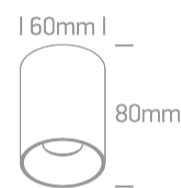

### Dimensions

### Physical Specification

Item Group	New 2025 Edition 2
Family	Wall & Ceiling LED
Order Code	12107R/B/W
Colour	Black
Material	Aluminium
Shape	Circular

Height	80mm
Diameter	60mm
Surface Ceiling	Yes
Indoor	Yes

#### Illumination Data

Colour Temperature	3000K
Lumen Output	500lm
Light Efficiency	71,42lm/W
CRI	90
Beam Angle	38°
Illumination Diagram	