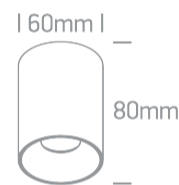

New 2025 Edition 2>Wall & Ceiling LED

12107R/W/W

7W AC LED cylinder, with a modern design, ideal for residential and commercial illumination.

Complies with standard EN60598-1 and any other specific standards.

Downloads

Dimensions

Accessories

050106A/BS

050106A/W

Physical Specification

Item Group	New 2025 Edition 2
Family	Wall & Ceiling LED
Order Code	12107R/W/W
Colour	White
Material	Aluminium
Shape	Circular

Height	80mm
Diameter	60mm
Surface Ceiling	Yes
Indoor	Yes

#### Illumination Data

Colour Temperature	3000K
Lumen Output	500lm
Light Efficiency	71,42lm/W
CRI	90
Beam Angle	38°
Illumination Diagram	