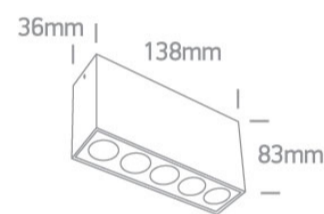

13 Wall & Ceiling LED>The Dark Light Ceiling Lights

12112H/B/W

12W Dark light surface ceiling spot, IP20.

Complete with 700mA driver.

Complies with standard EN60598-1 and any other specific standards.

Downloads

Dimensions

Physical Specification

Item Group	13 Wall & Ceiling LED
Family	The Dark Light Ceiling Lights
Order Code	12112H/B/W
Colour	Black
Material	Aluminium
Shape	Rectangular
Length	138mm
Width	36mm
Height	83mm
Surface Ceiling	Yes
Indoor	Yes
Adjustable	No

Illumination Data

Colour Temperature	3000K
Lumen Output	840lm
Light Efficiency	70lm/W
CRI	90
Beam Angle	38°
Illumination Diagram	
Dark Light	Yes

Packing Info

Box Weight	0.452kg
Pcs/Carton	40
Barcode	5291889074724
HS Code	9405413990