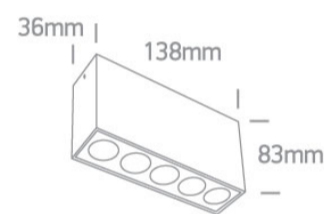

Dimensions

Physical Specification

Item Group	13 Wall & Ceiling LED
Family	The Dark Light Ceiling Lights
Order Code	12112H/W/W
Colour	White
Material	Aluminium
Shape	Rectangular
Length	138mm
Width	36mm
Height	83mm
Surface Ceiling	Yes
Indoor	Yes
Adjustable	No

Illumination Data

Colour Temperature	3000K
Lumen Output	840lm
Light Efficiency	70lm/W
CRI	90
Beam Angle	38°
Illumination Diagram	
Dark Light	Yes

Packing Info

Box Weight	0.452kg
Pcs/Carton	40
Barcode	5291889074731
HS Code	9405413990