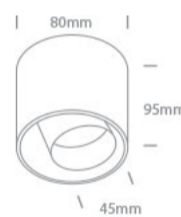

13 Wall & Ceiling LED>LED Decorative Cylinders

12112T/B/W

12W COB LED adjustable ceiling light.

Complete with black and brass reflectors.

Supplied with 350mA driver.

Complies with standard EN60598-1 and any other specific standards.

Downloads

Dimensions

Gallery

Physical Specification

Item Group

13 Wall & Ceiling LED

Family

LED Decorative Cylinders

Height

95mm

Diameter	80mm
Recessed Ceiling	Yes
Indoor	Yes
Adjustable	2 Directions

Electrical Characteristics

Gear	Built In
Fitting + Driver	
Input Voltage	220-240V
50 Hz	Yes
60 Hz	Yes
Safety Class	
Power(Watts)	12W
IP Rating	IP20
Light Source	LED built in
Dimmable	No
F Mark	

Illumination Data

Colour Temperature	3000K
Lumen Output	1080lm
Light Efficiency	90lm/W
CRI	90
Beam Angle	36°
Illumination Diagram	
Dark Light	Yes

Packing Info

Box Weight	0.505kg
Pcs/Carton	20
Barcode	5291889076513
HS Code	9405413990