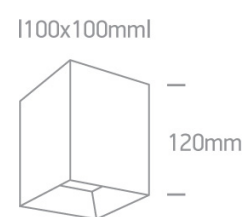

Downloads

Dimensions

Physical Specification

Item Group	13 Wall & Ceiling LED
Family	Dark Light Pro Square Cubes
Order Code	12115HA/W/W
Colour	White
Material	Aluminium
Shape	Rectangular
Length	100mm
Width	100mm
Height	120mm
Surface Ceiling	Yes
Indoor	Yes
Adjustable	No