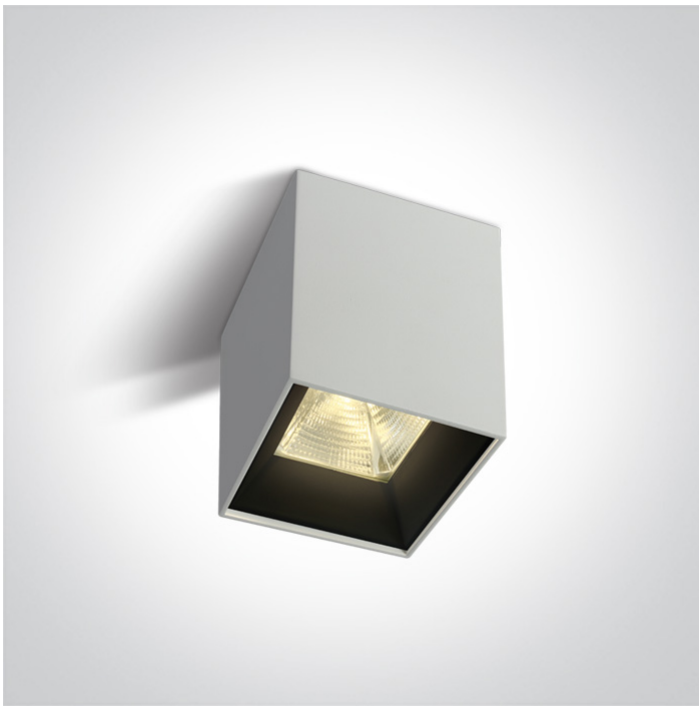

13 Wall & Ceiling LED>Dark Light Pro Square Cubes

12115HA/W/W

15W COB LED ceiling downlight, ideal for residential and commercial illumination.

Complete with non-dimmable LED driver.

Complies with standard EN60598-1 and any other specific standards.

Downloads

Dimensions

Physical Specification

Item Group	13 Wall & Ceiling LED
Family	Dark Light Pro Square Cubes
Order Code	12115HA/W/W
Colour	White
Material	Aluminium
Shape	Rectangular
Length	100mm
Width	100mm
Height	120mm
Surface Ceiling	Yes
Indoor	Yes
Adjustable	No