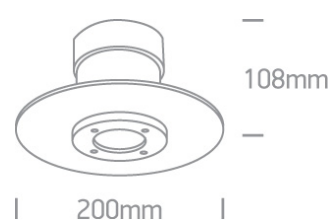

12 Wall & Ceiling>The GU10 & G9 Ceiling Lights

12120/AL

25W G9 Ceiling Light Natural Aluminium.

Complies with standard EN60598-1 and any other specific standards.

Downloads

Dimensions

Physical Specification

Item Group	12 Wall & Ceiling
Family	The GU10 & G9 Ceiling Lights
Order Code	12120/AL
Colour	Aluminium
Material	Natural Aluminium
Shape	Circular
Height	108mm
Diameter	208mm
Surface Ceiling	Yes
Indoor	Yes
Adjustable	No