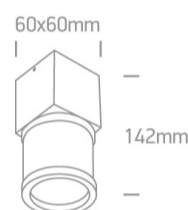

## 12124/AL

35w MR16 GU10 Ceiling Light Natural Aluminium.

Complies with standard EN60598-1 and any other specific standards.

### Dimensions