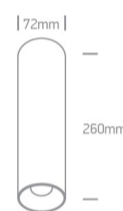

13 Wall & Ceiling LED>LED Decorative Cylinders

12124D/W/W

24W COB LED Cylinder, ideal for residential and commercial illumination.

Complete with non-dimmable LED driver.

Complies with standard EN60598-1 and any other specific standards.

Downloads

Dimensions

Physical Specification

Item Group	13 Wall & Ceiling LED
Family	LED Decorative Cylinders
Order Code	12124D/W/W
Colour	White
Material	Aluminium + Plastic
Shape	Circular
Height	260mm
Diameter	72mm
Surface Ceiling	Yes
Indoor	Yes
Adjustable	No

Illumination Data

Colour Temperature
Lumen Output
Light Efficiency
CRI
Beam Angle
Illumination Diagram

3000K
2000lm
83,33lm/W
80
45°

Packing Info

Box Length
Box Width
Box Height
Box Weight
Pcs/Carton
Barcode
HS Code

8cm
8cm
26,5cm
0.772kg
18
5291889058755
9405413990

Warranty

3 Years

Weee Directive

Yes

switch to
one light!

one
LIGHT