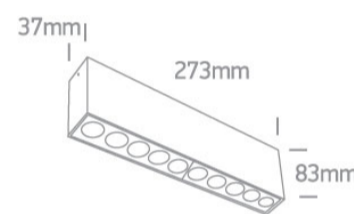

13 Wall & Ceiling LED>The Dark Light Ceiling Lights

12124H/B/W

24W Surface ceiling Dark light, IP20.

Complete with 700mA driver.

Complies with standard EN60598-1 and any other specific standards.

Downloads

Dimensions

Physical Specification

Item Group	13 Wall & Ceiling LED
Family	The Dark Light Ceiling Lights
Order Code	12124H/B/W
Colour	Black
Material	Aluminium
Shape	Rectangular
Length	273mm
Width	37mm
Height	83mm
Surface Ceiling	Yes
Indoor	Yes
Adjustable	No

Illumination Data

Colour Temperature	3000K
Lumen Output	1700lm
Light Efficiency	70,83lm/W
CRI	90
Beam Angle	38°
Illumination Diagram	
Dark Light	Yes

Packing Info

Box Weight	0.880kg
Pcs/Carton	30
Barcode	5291889074786
HS Code	9405413990