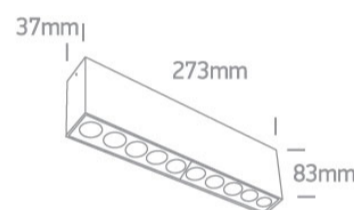

13 Wall & Ceiling LED>The Dark Light Ceiling Lights

12124H/W/W

24W Surface ceiling Dark light, IP20.

Complete with 700mA driver.

Complies with standard EN60598-1 and any other specific standards.

Downloads

Dimensions

Physical Specification

Item Group	13 Wall & Ceiling LED
Family	The Dark Light Ceiling Lights
Order Code	12124H/W/W
Colour	White
Material	Aluminium
Shape	Rectangular
Length	273mm
Width	37mm
Height	83mm
Surface Ceiling	Yes
Indoor	Yes
Adjustable	No

Illumination Data

Colour Temperature	3000K
Lumen Output	1700lm
Light Efficiency	70,83lm/W
CRI	90
Beam Angle	38°
Illumination Diagram	
Dark Light	Yes

Packing Info

Box Weight	0.880kg
Pcs/Carton	30
Barcode	5291889074748
HS Code	9405413990