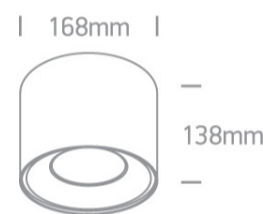

13 Wall & Ceiling LED>The COB LED Indoor Cylinders Aluminium

12125LA/W/W

25W COB LED ceiling downlight, ideal for residential and commercial illumination.

Complete with non-dimmable LED driver.

Complies with standard EN60598-1 and any other specific standards.

Downloads

Dimensions

Physical Specification

Item Group	13 Wall & Ceiling LED
Family	The COB LED Indoor Cylinders Aluminium
Order Code	12125LA/W/W
Colour	White
Material	Aluminium
Shape	Circular
Height	138mm
Diameter	168mm
Surface Wall	Yes
Indoor	Yes
Adjustable	No

No
Plastic

Illumination Data

Colour Temperature
Lumen Output
Light Efficiency
CRI
Beam Angle
Illumination Diagram

3000K
2100lm
84lm/W
80
50°

Packing Info

Box Weight
Pcs/Carton
Barcode
HS Code

0.861kg
18
5291889044918
9405409900