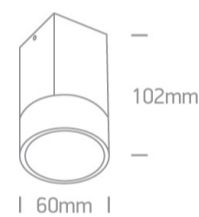

12 Wall & Ceiling>The GU10 & G9 Ceiling Lights

12126/AL

50w MR16 GU10 Ceiling Light Natural Aluminium.

Complies with standard EN60598-1 and any other specific standards.

Downloads

Dimensions

Physical Specification

Item Group	12 Wall & Ceiling
Family	The GU10 & G9 Ceiling Lights
Order Code	12126/AL
Colour	Aluminium
Material	Natural Aluminium
Shape	Circular
Height	102mm
Diameter	60mm
Surface Ceiling	Yes
Indoor	Yes
Adjustable	No