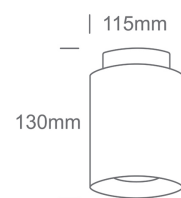

## 12128A/B/W

26W Downlight + 2W Uplight COB LED Cylinder. Gun Black Reflector.

Complete with non-dimmable LED driver.

Complies with standard EN60598-1 and any other specific standards.

Downloads

Dimensions

Physical Specification

Item Group	13 Wall & Ceiling LED
Family	The Backlight Cylinders
Order Code	12128A/B/W
Colour	Black
Material	Aluminium
Shape	Circular
Height	130mm
Diameter	115mm
Surface Ceiling	Yes
Indoor	Yes
Adjustable	No