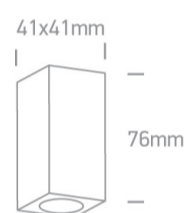

12 Wall & Ceiling>The GU10 & G9 Ceiling Lights

12132/AL

50w MR16 GU10 Ceiling Light.

Complies with standard EN60598-1 and any other specific standards.

Downloads

Dimensions

Physical Specification

Item Group	12 Wall & Ceiling
Family	The GU10 & G9 Ceiling Lights
Order Code	12132/AL
Colour	Aluminium
Material	Natural Aluminium
Shape	Rectangular
Length	41mm
Width	41mm
Height	76mm
Surface Ceiling	Yes
Indoor	Yes
Adjustable	No