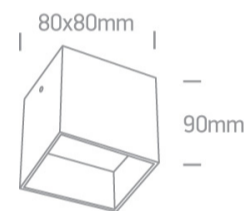

12 Wall & Ceiling>The GU10 & G9 Ceiling Lights

12134/AL

50W MR16 GU10 Ceiling Light Natural Aluminium.

Complies with standard EN60598-1 and any other specific standards.

Downloads

Dimensions

Physical Specification

Item Group	12 Wall & Ceiling
Family	The GU10 & G9 Ceiling Lights
Order Code	12134/AL
Colour	Aluminium
Material	Natural Aluminium
Shape	Circular
Surface Ceiling	Yes
Indoor	Yes
Adjustable	No

Electrical Characteristics

Illumination Diagram

Packing Info

Box Length	9cm
Box Width	9cm
Box Height	10cm
Box Weight	0.360kg
Pcs/Carton	20
Barcode	5291889019299
HS Code	9405413990

Certification & Warranty

switch to
one light!

one
LIGHT