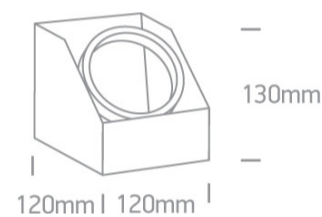

12 Wall & Ceiling > Adjustable Ceiling Lights

12138G/B

75w R111 GU10 Die Cast Adjustable Ceiling Light, IP20.

Complies with standard EN60598-1 and any other specific standards.

Downloads

Dimensions

Physical Specification

Item Group	12 Wall & Ceiling
Family	Adjustable Ceiling Lights
Order Code	12138G/B
Colour	Black
Material	Die Cast
Shape	Circular
Height	130mm
Diameter	120mm
Surface Ceiling	Yes
Indoor	Yes
Adjustable	1 Direction