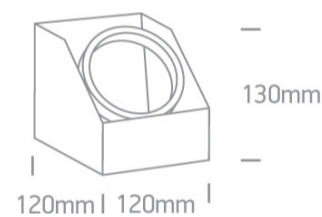

12 Wall & Ceiling > Adjustable Ceiling Lights

12138G/G

75w R111 GU10 Die Cast Adjustable Ceiling Light, IP20.

Complies with standard EN60598-1 and any other specific standards.

Downloads

Dimensions

Physical Specification

Item Group	12 Wall & Ceiling
Family	Adjustable Ceiling Lights
Order Code	12138G/G
Colour	Grey
Material	Die Cast
Shape	Circular
Height	130mm
Diameter	120mm
Surface Ceiling	Yes
Indoor	Yes
Adjustable	1 Direction