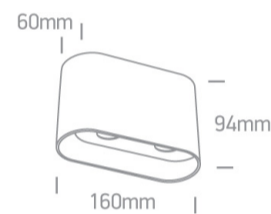

12 Wall & Ceiling > GU10 Decorative Cylinders Aluminium

12205T/W

2x10W MR16 GU10 Ceiling Light.

Complies with standard EN60598-1 and any other specific standards.

Downloads

Dimensions

Physical Specification

Item Group	12 Wall & Ceiling
Family	GU10 Decorative Cylinders Aluminium
Order Code	12205T/W
Colour	White
Material	Aluminium
Shape	Rectangular
Length	160mm
Width	60mm
Height	94mm
Surface Ceiling	Yes
Indoor	Yes
Adjustable	No

Illumination Data

Illumination Diagram

Packing Info

Box Length

16,5cm

Box Width

6,5cm

Box Height