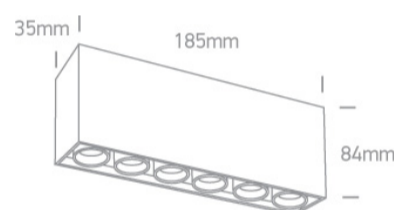

## 12606C/B/W

15W SMD LED ceiling light IP20.

Complete with 700mA driver.

Complies with standard EN60598-1 and any other specific standards.

Downloads

Dimensions

Physical Specification

Item Group	13 Wall & Ceiling LED
Family	Dark Light Ceiling Tubes
Order Code	12606C/B/W
Colour	Black
Material	Aluminium
Shape	Rectangular
Length	185mm
Width	35mm
Height	84mm
Surface Ceiling	Yes
Indoor	Yes
Adjustable	No