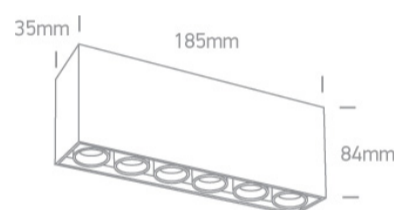

13 Wall & Ceiling LED>Dark Light Ceiling Tubes

12606C/W/W

15W SMD LED ceiling light IP20.

Complete with 700mA driver.

Complies with standard EN60598-1 and any other specific standards.

Downloads

Dimensions

Physical Specification

Item Group	13 Wall & Ceiling LED
Family	Dark Light Ceiling Tubes
Order Code	12606C/W/W
Colour	White
Material	Aluminium
Shape	Rectangular
Length	185mm
Width	35mm
Height	84mm
Surface Ceiling	Yes
Indoor	Yes
Adjustable	No