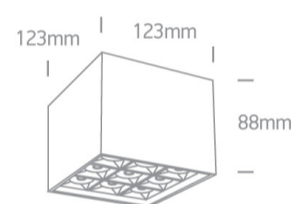

13 Wall & Ceiling LED>Mirror Square Boxes

12906B/B/W

30W COB LED surface Spot with dark chrome reflector.

Supplied with non-dimmable LED driver.

Complies with standard EN60598-1 and any other specific standards.

Downloads

Dimensions

Physical Specification

| | |
|-----------------|-----------------------|
| Item Group | 13 Wall & Ceiling LED |
| Family | Mirror Square Boxes |
| Order Code | 12906B/B/W |
| Colour | Black |
| Material | Aluminium |
| Shape | Rectangular |
| Length | 123mm |
| Width | 123mm |
| Height | 88mm |
| Surface Ceiling | Yes |
| Indoor | Yes |
| Adjustable | No |