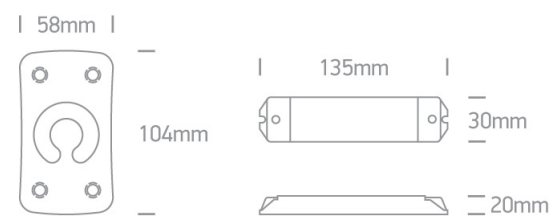

Remote controller for changing colour temperature from daylight to warm white.

Suitable for use with LED strips 7835/DEW.

50 meters range, includes dimmer control and programme mode.

Complies with standard EN61347-1 and any other specific standards.

Downloads

Dimensions

Gallery

Related items

7835/DEW

Physical Specification

Item Group

24 Control & Dimming

### Gear

Gear Type	Led Controller
Input Voltage	12-24V DC
Power(Watts)	36W/ch@12V 72W/ch@24V
Constant Voltage	Yes
12 V	Yes
24 V	Yes
Output	2ch x 3A
Voltage Range	12-24V DC
IP Rating	IP20
Safety Class	
Dimmable	Yes
Operating Temp	-20-55°C
Housing Material	Plastic
Output Terminal	Connector