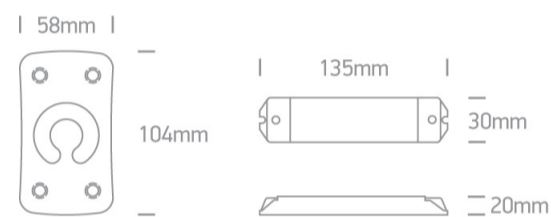

Remote controller for changing colours (RGB).

Suitable for use with RGB Led Strips. 50 Meters range.

Includes dimmer control and programme modes.

Complies with standard EN61347-1 and any other specific standards.

IP20

Downloads

Dimensions

Gallery

Related items

7830/RGB

7830W/RGB

Physical Specification

Item Group

24 Control & Dimming

Family

Remote Controllers RGB & RGB+W

Order Code	20034
Shape	Rectangular

Electrical Characteristics

Gear

Gear Type	Led Controller
Input Voltage	12-24V DC
Power(Watts)	36W/ch@12V 72W/ch@24V
Constant Voltage	Yes
12 V	Yes
24 V	Yes
Output	3ch x 3A
Voltage Range	12-24V DC
IP Rating	IP20
Safety Class	
Dimmable	Yes
Operating Temp	-20-55°C
Housing Material	Plastic
Output Terminal	Connector

Packing Info

Box Weight	0,15kg
Pcs/Carton	50
Barcode	5291889046141
HS Code	8526920090

Warranty

2 Years

Weee Directive

Yes

switch to
one light!

one
LIGHT