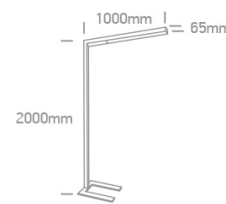

11 Office & Kitchen>The Office Floor Stand Range Aluminium

36004/B/C

75W floor stand Dimmable LED lighting fitting with EU plug.

Complete with touch switch.
Supplied with dimmable drivers.

Complies with standard EN60598-1 and any other specific standards.

Downloads

Dimensions

Gallery

Physical Specification

Item Group	11 Office & Kitchen
Family	The Office Floor Stand Range Aluminium
Order Code	36004/B/C
Colour	Black
Material	Aluminium
Shape	Rectangular
Length	65mm

Width	1000mm
Height	2000mm
Surface Floor/Ground	Yes
Indoor	Yes
Adjustable	No

Electrical Characteristics

Gear	Built In
Fitting + Driver	
Input Voltage	220-240V
50 Hz	Yes
60 Hz	Yes
Safety Class	
Power(Watts)	75W
IP Rating	IP20
Light Source	LED built in
Dimmable	Yes
F Mark	

Illumination Data

Colour Temperature	4000K
Lumen Output	9700lm
Light Efficiency	129,33lm/W
CRI	80
Illumination Diagram	
Dark Light	Yes

Packing Info

Box Weight	16.400kg
Pcs/Carton	1
Barcode	5291889070160
HS Code	9405413990