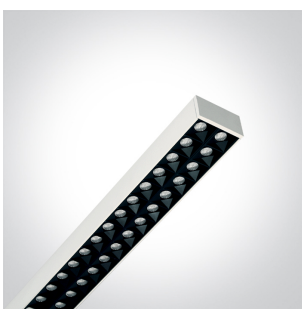

11 Office & Kitchen>The Office Floor Stand Range Aluminium

36004/W/C

75W floor stand Dimmable LED lighting fitting with EU plug.

Complete with touch switch.  
Supplied with dimmable drivers.

Complies with standard EN60598-1 and any other specific standards.

### Physical Specification

Item Group	11 Office & Kitchen
Family	The Office Floor Stand Range Aluminium
Order Code	36004/W/C
Colour	White
Material	Aluminium
Shape	Rectangular
Length	65mm

Width	1000mm
Height	2000mm
Surface Floor/Ground	Yes
Indoor	Yes
Adjustable	No