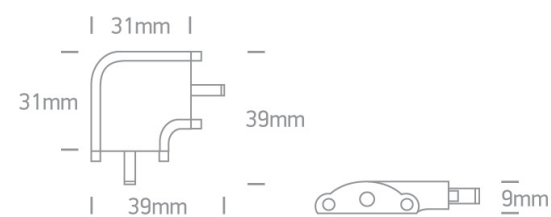

CORNER FOR 38103/38105/38110

Downloads

Dimensions

Accessories

38103/W

38105/W

38110/W

Physical Specification

Item Group	08 Strips & Profiles
Family	The LED Shelf System Accessories
Order Code	38101B
Shape	Rectangular
Length	39mm
Width	39mm

Height

9mm

Indoor

Yes