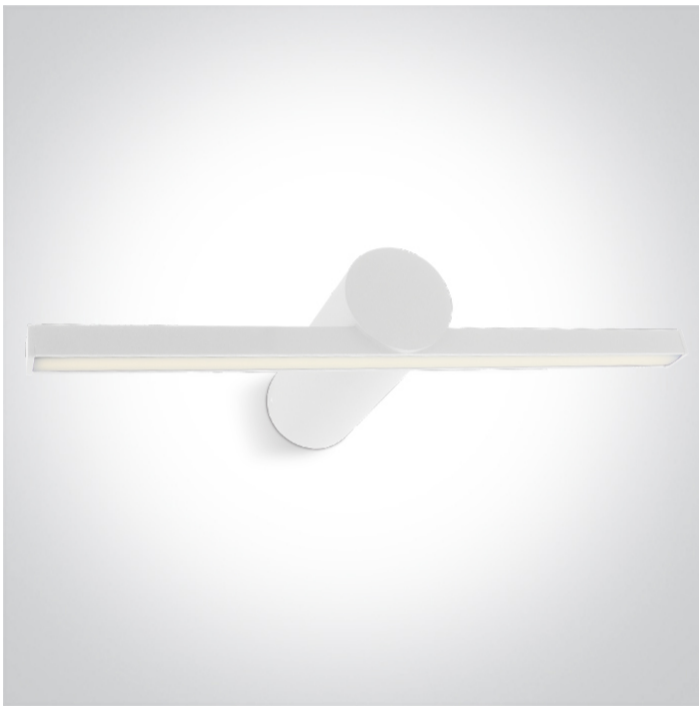

18 Bathroom > Slim Mirror Lights

38108N/W/W

8W LED fitting ideal for installation above the bathroom mirror, IP44.

Supplied with non-dimmable LED driver.

Complies with standard EN60598-1 and any other specific standards.

Downloads

Dimensions

Physical Specification

Item Group	18 Bathroom
Family	Slim Mirror Lights
Order Code	38108N/W/W
Colour	White
Material	Aluminium
Diffuser Material	PC
Shape	Rectangular
Length	300mm
Width	130mm
Height	50mm
Surface Wall	Yes
Indoor	Yes